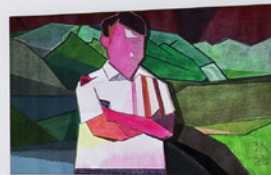

Loneliness No.3
2013
布面丙烯 acrylic on canvas
100x80cm

孤独 No.1
2013
布面丙烯 acrylic on canvas
100x150cm