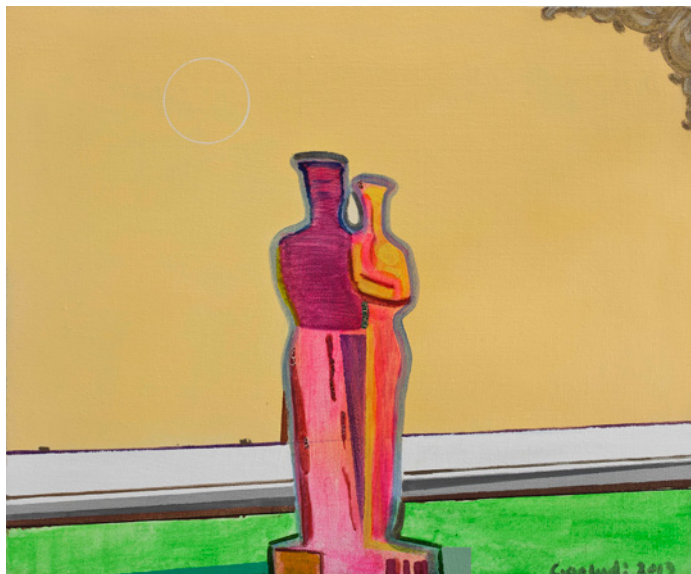

Loneliness No.5
2013
布面丙烯 acrylic on canvas
50x60 cm