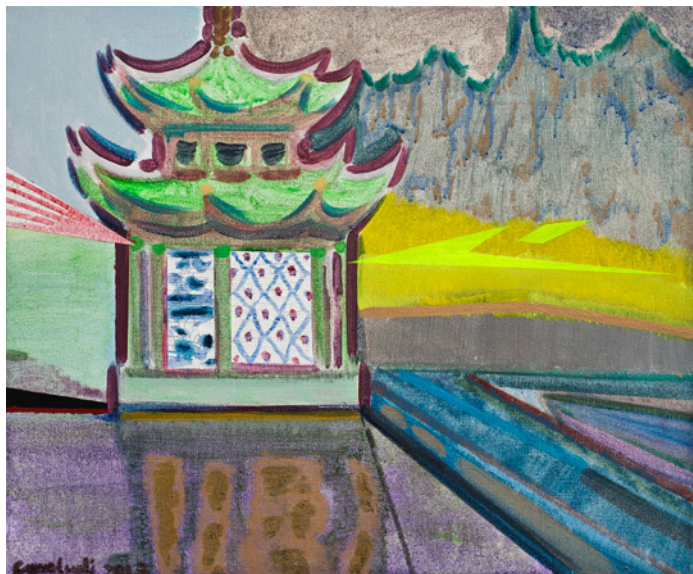

gu du No.5
2013
布面丙烯 acrylic on canvas
50x60cm