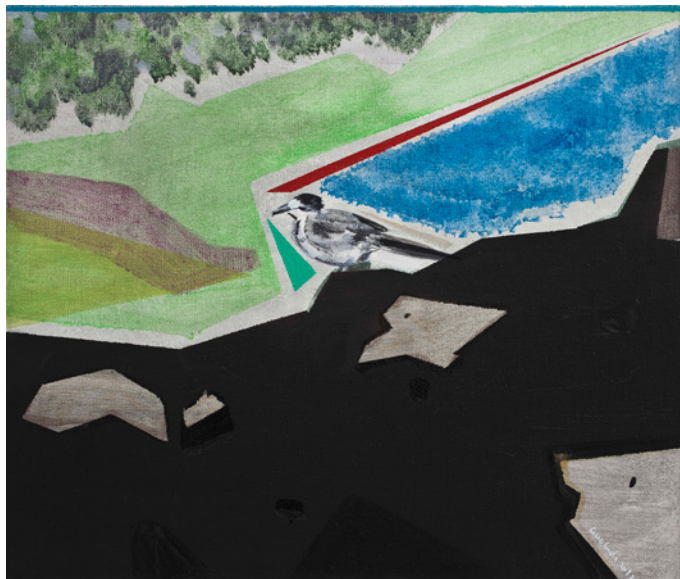

孤独 No.5
2013
布面丙烯 acrylic on canvas
50x60cm