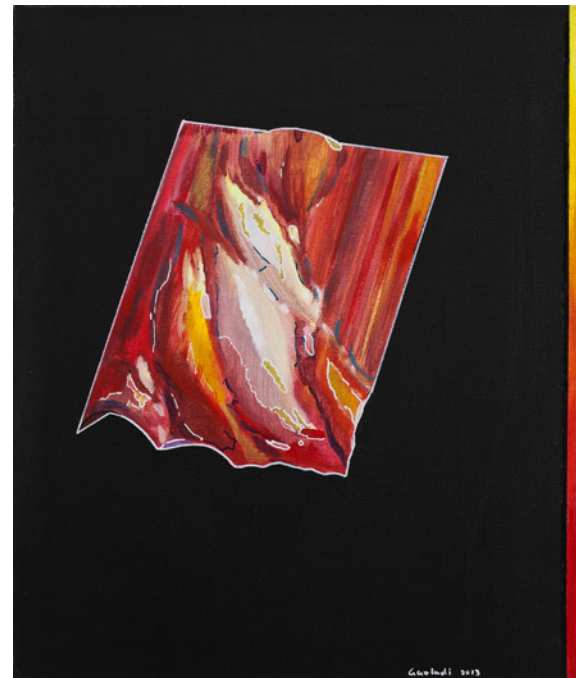

Loneliness No.1
2013
布面丙烯 acrylic on canvas
150x100cm

孤独 No.4
2013
布面丙烯 acrylic on canvas
60x50 cm