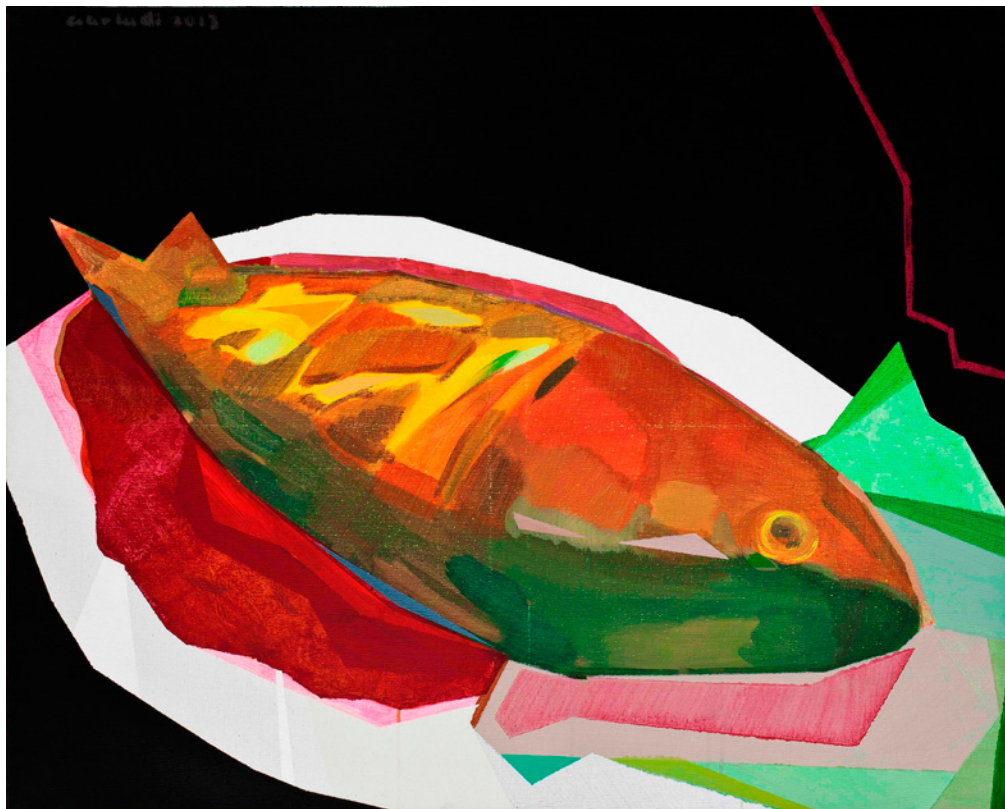

孤独 No.4
2013
布面丙烯 acrylic on canvas
60x50 cm